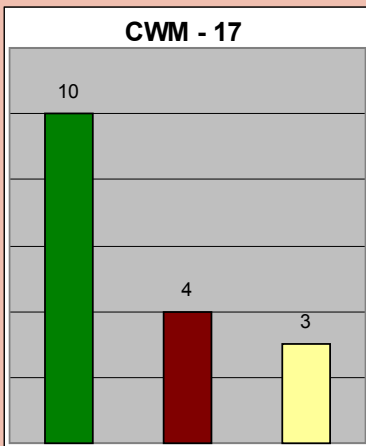

WatSan–Water and Sanitation CWM–Collaborative Watershed Management CLR–Community Livelihood Rehabilitation Plans