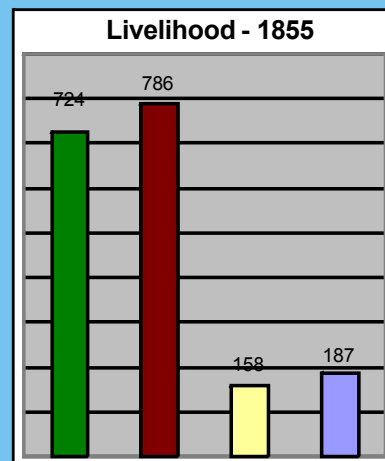

Sectoral Progress