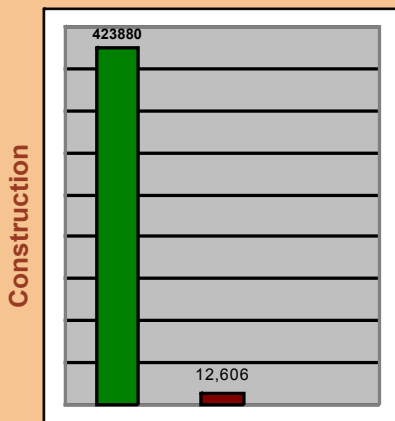

Under Construction

Designing/ Tendering

AJ&K

KPK

Rural Housing Progress

Construction

Tranche Wise % Disbursement Progress

ERRA Organogram

Sectoral Progress

WatSan–Water and Sanitation CWM–Collaborative Watershed Management CLR–Community Livelihood Rehabilitation Plans

Completed Under Construction Tendering Designing