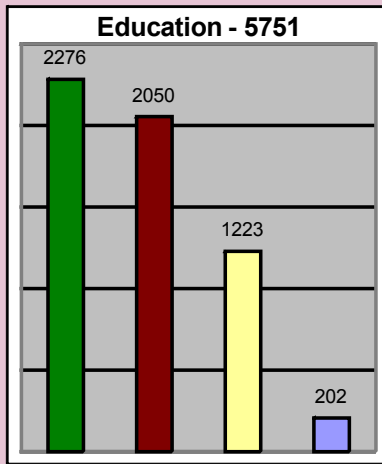

Sectoral Progress