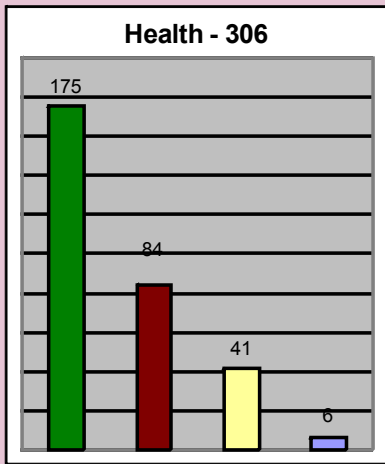

Sectoral Progress

WatSan–Water and Sanitation CWM–Collaborative Watershed Management CLR–Community Livelihood Rehabilitation Plans

Completed Under Construction Tendering Designing