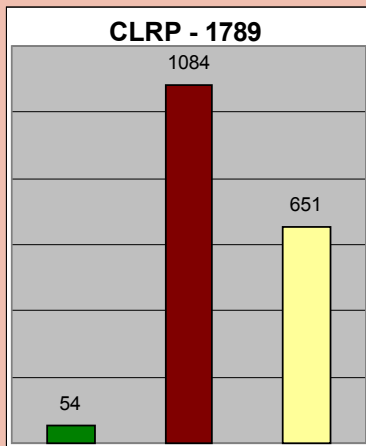

WatSan–Water and Sanitation CWM–Collaborative Watershed Management CLR–Community Livelihood Rehabilitation Plans