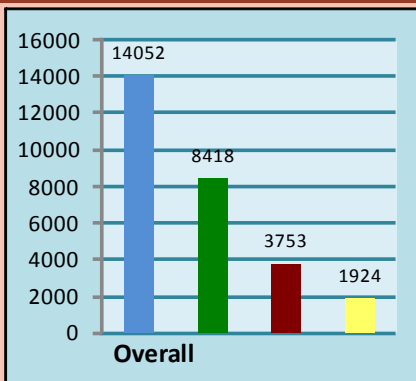

ERRA

SECTORAL UPDATE

Earthquake Reconstruction & Rehabilitation Authority

Updated on 01 May 2012

MARCHING ON TOGETHER BUILD BACK BETTER

Sectoral Update – Year 2012

Total

Completed