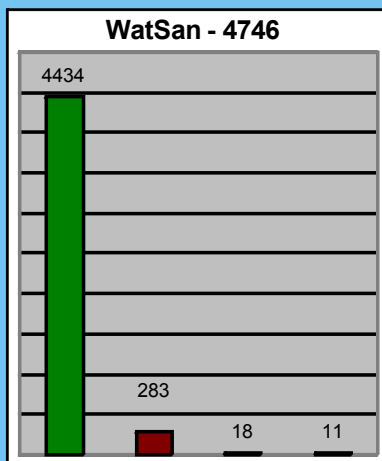

Sectoral Progress