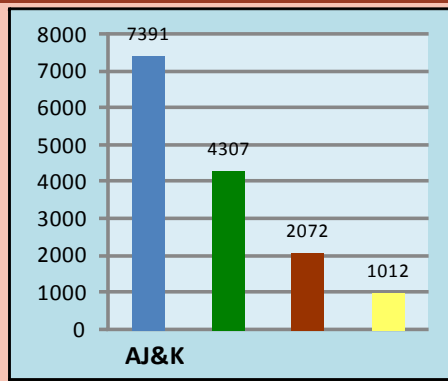

ERRA

SECTORAL UPDATE

Earthquake Reconstruction & Rehabilitation Authority

Updated on 01 May 2012

MARCHING ON TOGETHER BUILD BACK BETTER

Sectoral Update – Year 2012

Total

Completed

Under Construction

Designing/ Tendering

AJ&K

KPK

Rural Housing Progress

Construction

Tranche Wise % Disbursement Progress

ERRA Organogram