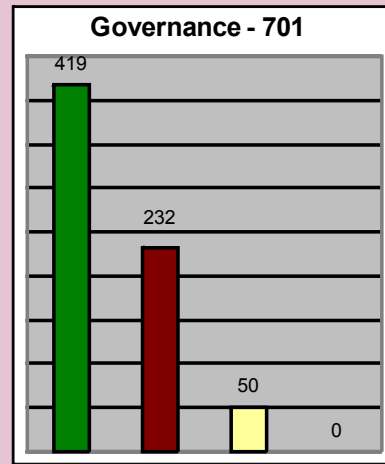

Under Construction

Designing/ Tendering

AJ&K

KPK

Rural Housing Progress

Construction

Tranche Wise % Disbursement Progress

ERRA Organogram

Sectoral Progress

WatSan–Water and Sanitation CWM–Collaborative Watershed Management CLR–Community Livelihood Rehabilitation Plans

Completed Under Construction Tendering Designing