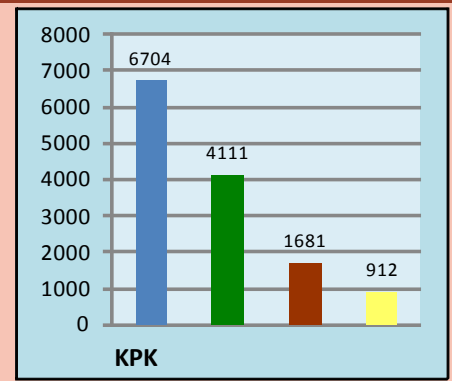

KPK

Rural Housing Progress