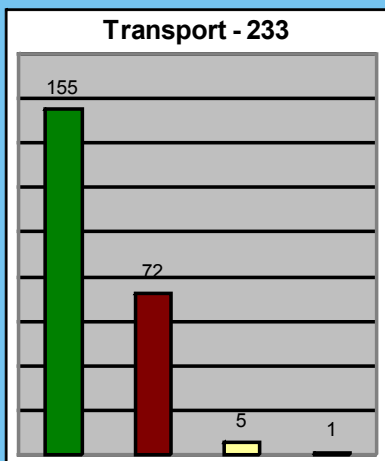

Sectoral Progress